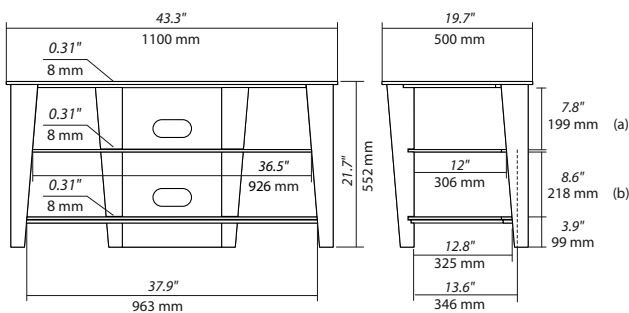

Century

Century is a "crossbreeding" of texture and materials: the warmth of a leather finish and the purity of the lacquered glass shelves make it a real "must-have" for design addicts.

Century remains anyhow a product for AV fanatics. It combines again all the specificities that ensure the good performance of your AV devices.

TVs and Home Theatre products feel right in its large and deep shelves: the unnoticeable back path to floor ensures a clean management of the cables.

In the same range:
Century Stand

SPECIFICATIONS

DESIGN

Finishes: Black Leather/White or Chocolate Leather/White

Structure: MDF and black or chocolate leather with white stitching

Shelves: White lacquered tempered glass

Miscellaneous: Cable management system

MAXIMUM LOAD

Upper shelf: 176.4 lbs / 80 kg

Internal shelf: 33.1 lbs / 15 kg

Lower shelf: 66.1 lbs / 30 kg

USABLE DIMENSIONS

Overall dimensions (W x H x D):

43.3" x 21.7" x 19.7" / 1100 x 552 x 500 mm

Upper shelf (W x D): 43.3" x 19.7" / 1100 x 500 mm

Internal shelf (W x D): 36.5" x 13.6" / 926 x 346 mm

Lower shelf (W x D): 37.9" x 13.6" / 963 x 346 mm

Height between shelves: (a) 7.8" / 199 mm

(b) 8.6" / 218 mm

PACKAGING

Delivered disassembled with screws kit, mounting instructions and tools

Quantity/box: 1

Type: Brown cardboard

Dimensions (W x H x D):

46.9" x 6.1" x 23.2" / 1190 x 155 x 590 mm

Gross weight: 90.8 lbs / 41,2 kg

Net weight: 80.2 lbs / 36,4 kg

GenCodes: 3760108801387 (Chocolate Leather/White)

3760108801318 (Black Leather/White)