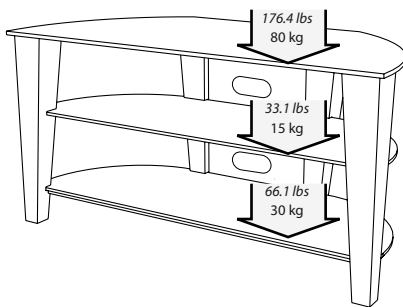

TVs and Home Theatre products feel right in its large and deep shelves: the unnoticeable back path to floor ensures a clean management of the cables.

In the same range:
Century Stand

SPECIFICATIONS

DESIGN

Upper shelf: 176.4 lbs / 80 kg

Internal shelf: 33.1 lbs / 15 kg

Lower shelf: 66.1 lbs / 30 kg

USABLE DIMENSIONS

Overall dimensions (W x H x D):

43.3" x 21.7" x 19.7" / 1100 x 552 x 500 mm

Upper shelf (W x D): 43.3" x 19.7" / 1100 x 500 mm

Internal shelf (W x D): 36.5" x 13.6" / 926 x 346 mm

Lower shelf (W x D): 37.9" x 13.6" / 963 x 346 mm

Height between shelves: (a) 7.8" / 199 mm

(b) 8.6" / 218 mm

PACKAGING

Delivered disassembled with screws kit, mounting instructions and tools

Quantity/box: 1

Type: Brown cardboard

Dimensions (W x H x D):

46.9" x 6.1" x 23.2" / 1190 x 155 x 590 mm

Gross weight: 90.8 lbs / 41,2 kg

Net weight: 80.2 lbs / 36,4 kg

GenCodes: 3760108801387 (Chocolate Leather/White)