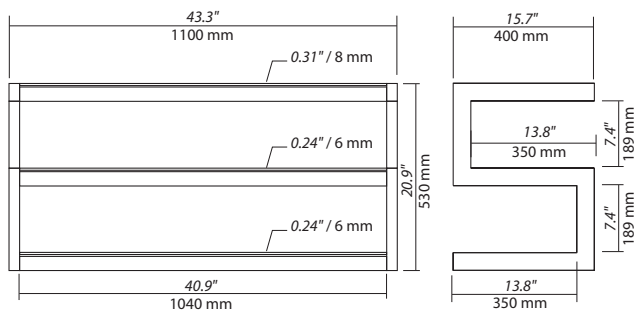

Esse Hana

Graphics now adorn the Esse for the utmost elegance. This remarkable calligraphy, which draws its inspiration from flowers, gives extra soul to the successful design of this piece of furniture.

The graphic white-on-black design, Hana meaning flower in Japanese, will for sure seduce you by its simplicity and contemporary style.

In the same range:
Esse^{mini}, Esse

SPECIFICATIONS

DESIGN

Finish: Glossy Black/Black

Structure: Glossy black powder coated steel

Shelves: Black tempered glass and white silkscreen

Pattern:

MAXIMUM LOAD

Upper shelf: 176.4 lbs / 80 kg – **Internal shelves:** 110.2 lbs / 50 kg

USABLE DIMENSIONS

Overall dimensions (W x H x D):

43.3" x 20.9" x 15.7" / 1100 x 530 x 400 mm

Upper shelf (W x D): 43.3" x 15.7" / 1100 x 400 mm

Internal shelves (W x D): 40.9" x 15.7" / 1040 x 400 mm

Height between shelves: 7.4" / 189 mm

PACKAGING

Delivered disassembled with screws kit, mounting instructions and tools

Quantity/box: 1 – **Type:** Brown cardboard

Dimensions (W x H x D): 44.8" x 4.5" x 19.3" / 1140 x 115 x 490 mm

Gross weight: 72.3 lbs / 32,8 kg – **Net weight:** 65.7 lbs / 29,8 kg

GenCodes: 3760108801745