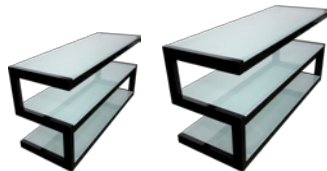

Esse Hana

Graphics now adorn the Esse for the utmost elegance. This remarkable calligraphy, which draws its inspiration from flowers, gives extra soul to the successful design of this piece of furniture.

The graphic white-on-black design, Hana meaning flower in Japanese, will for sure seduce you by its simplicity and contemporary style.

In the same range:
Esse^{mini}, Esse

SPECIFICATIONS

DESIGN

Finish: Glossy Black/Black

Structure: Glossy black powder coated steel

Shelves: Black tempered glass and white silkscreen

Pattern:

MAXIMUM LOAD

Upper shelf: 176.4 lbs / 80 kg – **Internal shelves:** 110.2 lbs / 50 kg

USABLE DIMENSIONS

Overall dimensions (W x H x D):

43.3" x 20.9" x 15.7" / 1100 x 530 x 400 mm

Upper shelf (W x D): 43.3" x 15.7" / 1100 x 400 mm

Internal shelves (W x D): 40.9" x 15.7" / 1040 x 400 mm

Height between shelves: 7.4" / 189 mm