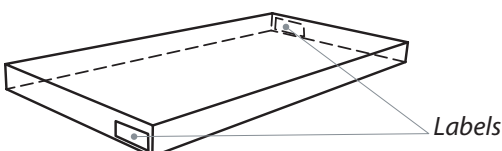

The graphic white-on-black design, Hana meaning flower in Japanese, will for sure seduce you by its simplicity and contemporary style.

In the same range:
Esse^{mini}, Esse

SPECIFICATIONS

DESIGN

Finish: Glossy Black/Black

Structure: Glossy black powder coated steel

Shelves: Black tempered glass and white silkscreen

Pattern:

MAXIMUM LOAD

Upper shelf: 176.4 lbs / 80 kg – **Internal shelves:** 110.2 lbs / 50 kg

USABLE DIMENSIONS

Overall dimensions (W x H x D):

43.3" x 20.9" x 15.7" / 1100 x 530 x 400 mm

Upper shelf (W x D): 43.3" x 15.7" / 1100 x 400 mm

Internal shelves (W x D): 40.9" x 15.7" / 1040 x 400 mm

Height between shelves: 7.4" / 189 mm