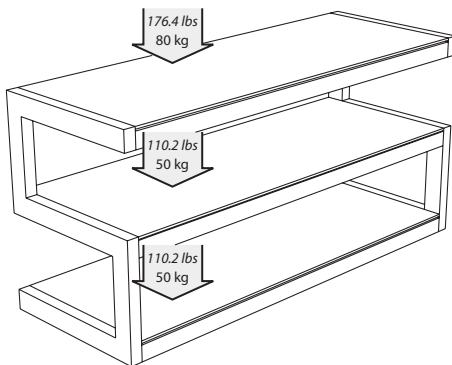

Esse Hana

Graphics now adorn the Esse for the utmost elegance. This remarkable calligraphy, which draws its inspiration from flowers, gives extra soul to the successful design of this piece of furniture.

The graphic white-on-black design, Hana meaning flower in Japanese, will for sure seduce you by its simplicity and contemporary style.

In the same range:
Esse^{mini}, Esse

SPECIFICATIONS

DESIGN

Finish: Glossy Black/Black

Structure: Glossy black powder coated steel

Shelves: Black tempered glass and white silkscreen

Pattern:

MAXIMUM LOAD

Upper shelf: 176.4 lbs / 80 kg – **Internal shelves:** 110.2 lbs / 50 kg

USABLE DIMENSIONS

Overall dimensions (W x H x D):

43.3" x 20.9" x 15.7" / 1100 x 530 x 400 mm

Upper shelf (W x D): 43.3" x 15.7" / 1100 x 400 mm

Internal shelves (W x D): 40.9" x 15.7" / 1040 x 400 mm

Height between shelves: 7.4" / 189 mm

PACKAGING

Delivered disassembled with screws kit, mounting instructions and tools

Quantity/box: 1 – **Type:** Brown cardboard

Dimensions (W x H x D): 44.8" x 4.5" x 19.3" / 1140 x 115 x 490 mm

Gross weight: 72.3 lbs / 32,8 kg – **Net weight:** 65.7 lbs / 29,8 kg

GenCodes: 3760108801745