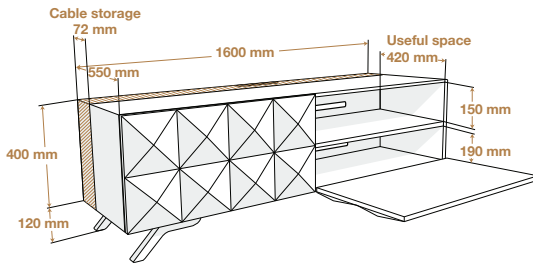

## DIMENSIONS

## MAXIMUM SIZE / WEIGHT

TV 70" MAX  
AU SOL  
ON THE FLOOR  
↓ 80/15/50 KG MAX

## DESCRIPTION

The FACET is one of the most accomplished of the NorStone edition brand. Its design, inspired by gems and designed to capture the light, gives it a robust and elegant look. The FACET, enjoying a generous width of 160 cm, will accommodate all your audio devices and elegantly manage the cables, thanks to the large openings in the rear. The whole unit is supported by solid oak feet.

## USEFUL DIMENSIONS

External dimensions (W x H x D) : 1600 x 400 x 550 mm  
Top shelf (W x D) : 1600 x 550 mm  
Intermediate shelf (W x D) : 780 x 420 mm  
Intermediate shelf (W x D) : 780 x 420 mm