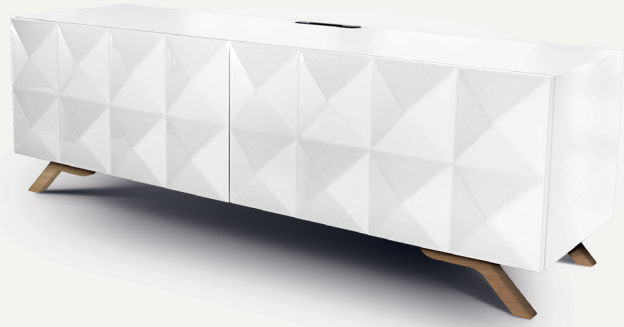

FACET

JY Jean-Yves Le Porcher