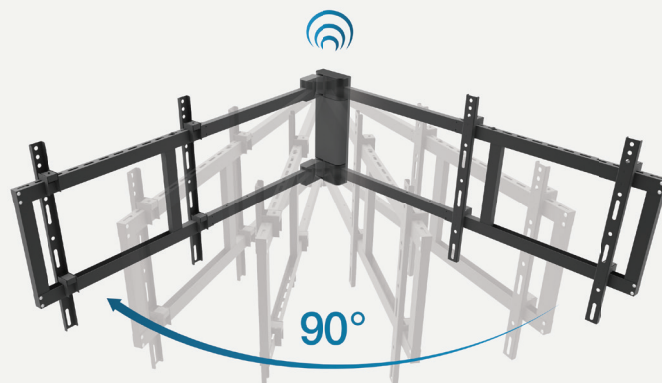

JURA AE3260-D

DIMENSIONS

DESIGN

Material: *Aluminum, steel and plastic*
Color: *Black*

DIMENSIONS AND LOAD

Product Dimensions (W x H x Dmax): *990 x 435x 47 mm*
Suggested screen size Min / Max : *From 32"to 60"*
Maximum load : *40kg / 88lbs*

INSTALLATION

Installation : *solid wall or single stud*
VESA : *200x200 / 400x200 / 300x300 / 400x400*
Compatibility : *Flat and curved screen*

CHARACTERISTICS

Max weight
40 kg

Compatible size with
From 32"to 60"

Rotation
90°

Remote control
Yes

Curved screen
Oui

VESA
200x200 / 400x200
300x300 / 400x400

USE

Rotation : *180 °*

ACCESSORIES

Cable management : *Yes*

CONDITIONING

Quantity / box: *1*

Type : *Color*

Dimensions (W x H x D): *700 x 360 x 80 mm*

Net / gross weight : *6 / 6.6 kg*

EAN AND SKU

AE3260-D.....(x1) ..3700795186015
NORJUAE3260D