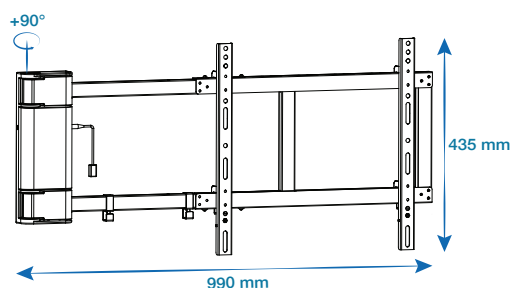

JURA AE3260-D

DIMENSIONS

DESIGN

Material: *Aluminum, steel and plastic*
Color: *Black*

DIMENSIONS AND LOAD

Product Dimensions (W x H x Dmax): *990 x 435x 47 mm*
Suggested screen size Min / Max : *From 32"to 60"*
Maximum load : *40kg / 88lbs*

INSTALLATION

Installation : *solid wall or single stud*
VESA : *200x200 / 400x200 / 300x300 / 400x400*
Compatibility : *Flat and curved screen*

CHARACTERISTICS

Max weight
40 kg

Compatible size with
From 32"to 60"

Rotation
90°

Remote control
Yes

Curved screen
Oui

VESA
200x200 / 400x200
300x300 / 400x400

USE

Rotation : *180 °*

ACCESSORIES

Cable management : *Yes*

CONDITIONING

Quantity / box: *1*

Type : *Color*

Dimensions (W x H x D): *700 x 360 x 80 mm*

Net / gross weight : *6 / 6.6 kg*

EAN AND SKU

AE3260-D.....(x1) ..3700795186015
NORJUAE3260D