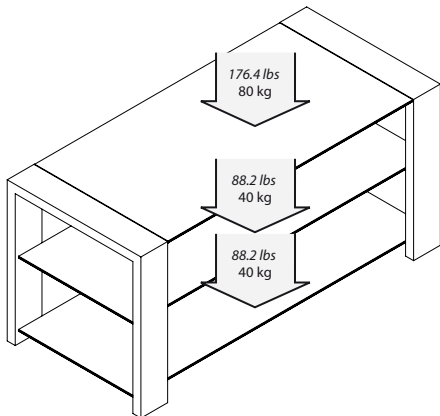

SPECIFICATIONS

DESIGN

Finish: Dark Rosewood/White

Structure: MDF feet and white powder coated steel framework

Shelves: White lacquered tempered glass

Miscellaneous: Self-gripping strap

MAXIMUM LOAD

Upper shelf: 176.4 lbs / 80 kg

Internal shelves: 88.2 lbs / 40 kg

USABLE DIMENSIONS

Overall dimensions (W x H x D):

44.1" x 20.6" x 19.7" / 1120 x 524 x 500 mm

Upper shelf (W x D): 44.1" x 19.7" / 1120 x 500 mm

Internal shelves (W x D): 36.2" x 17.2" / 920 x 438 mm

Height between shelves: (a) 8.1" / 206 mm

(b) 8.2" / 209 mm

PACKAGING

Delivered disassembled with screws kit, mounting instructions and tools

Quantity/box: 1

Type: Brown cardboard

Dimensions (W x H x D):

47.8" x 6.7" x 24.2" / 1215 x 170 x 615 mm

Gross weight: 88.8 lbs / 40,3 kg

Net weight: 73.9 lbs / 33,5 kg

GenCode: 3760108801639