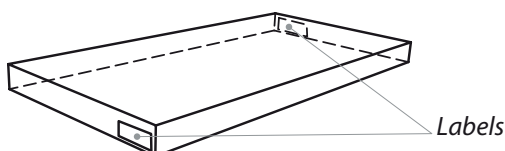

SPECIFICATIONS

DESIGN

Finish: Dark Rosewood/White

Structure: MDF feet and white powder coated steel framework

Shelves: White lacquered tempered glass

Miscellaneous: Self-gripping strap

MAXIMUM LOAD

Upper shelf: 176.4 lbs / 80 kg

Internal shelves: 88.2 lbs / 40 kg

USABLE DIMENSIONS

Overall dimensions (W x H x D):

44.1" x 20.6" x 19.7" / 1120 x 524 x 500 mm

Upper shelf (W x D): 44.1" x 19.7" / 1120 x 500 mm

Internal shelves (W x D): 36.2" x 17.2" / 920 x 438 mm

Height between shelves: (a) 8.1" / 206 mm

(b) 8.2" / 209 mm

PACKAGING

Delivered disassembled with screws kit, mounting instructions and tools

Quantity/box: 1

Type: Brown cardboard

Dimensions (W x H x D):

47.8" x 6.7" x 24.2" / 1215 x 170 x 615 mm

Gross weight: 88.8 lbs / 40,3 kg

Net weight: 73.9 lbs / 33,5 kg

GenCode: 3760108801639