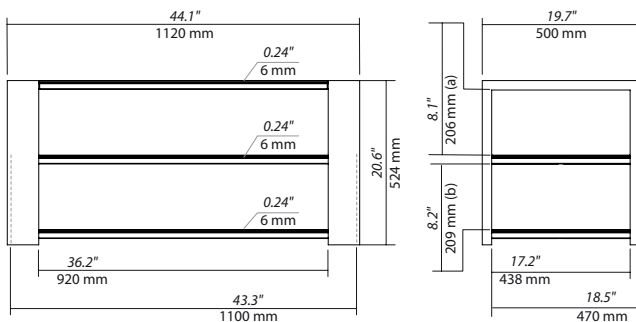

SPECIFICATIONS

DESIGN

Finish: Dark Rosewood/White

Structure: MDF feet and white powder coated steel framework

Shelves: White lacquered tempered glass

Miscellaneous: Self-gripping strap

MAXIMUM LOAD

Upper shelf: 176.4 lbs / 80 kg

Internal shelves: 88.2 lbs / 40 kg

USABLE DIMENSIONS

Overall dimensions (W x H x D):

44.1" x 20.6" x 19.7" / 1120 x 524 x 500 mm

Upper shelf (W x D): 44.1" x 19.7" / 1120 x 500 mm

Internal shelves (W x D): 36.2" x 17.2" / 920 x 438 mm

Height between shelves: (a) 8.1" / 206 mm

(b) 8.2" / 209 mm

PACKAGING

Delivered disassembled with screws kit, mounting instructions and tools

Quantity/box: 1

Type: Brown cardboard

Dimensions (W x H x D):

47.8" x 6.7" x 24.2" / 1215 x 170 x 615 mm

Gross weight: 88.8 lbs / 40,3 kg

Net weight: 73.9 lbs / 33,5 kg

GenCode: 3760108801639