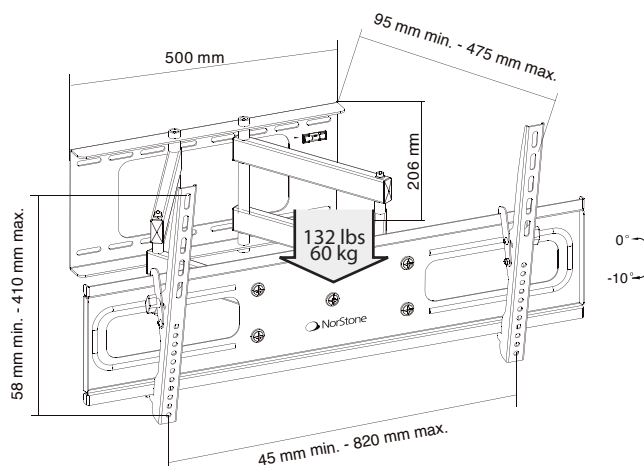

DESIGN

Orientable 90° H / 10° down
Bubble level included
Easy to install
Mount pattern
Min: H50 x V58 mm / Max: H820 x V410 mm
Dimension product to wall : 80-560 mm
Overall dimensions: W860 x H440 mm

COMPATIBILITY

Flat screens 37"- 63", up to VESA 800x400

Max load: 132 lbs - 60 kg

Accessories: Delivered disassembled with screw kit, mounting instructions and tools. Screws and pegs for attachment to the wall are not provided.

USABLE DIMENSIONS

PACKAGING

PACKAGING PER UNIT:

Quantity/box: 1

Type: colorbox

Dimensions (W x H x D): 35.4" x 9.4" x 4.5" - 900 x 240 x 115 mm

Net/Gross Weight: 20.5 - 23.5 lbs - 9.34 kg / 10.7 kg

Language: English, French

Gen code: 3760108807228

Delivered disassembled

PACKAGING PER 2 UNITS:

Quantity/box: 2 pieces in their unitbox

Type: brown carton

Dimension (W x H x D): 36" x 12.2" x 10" - 915 x 260 x 255 mm

Gross Weight: 49.6 lbs - 22.5 kg