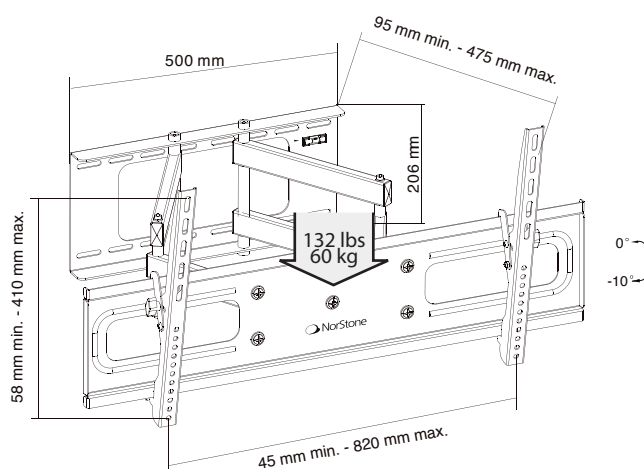

DESIGN

Orientable 90° H / 10° down
Bubble level included
Easy to install
Mount pattern
Min: H50 x V58 mm / Max: H820 x V410 mm
Dimension product to wall : 80-560 mm
Overall dimensions: W860 x H440 mm

COMPATIBILITY

Flat screens 37"- 63", up to VESA 800x400

Max load: 132 lbs - 60 kg

Accessories: Delivered disassembled with screw kit, mounting instructions and tools. Screws and pegs for attachment to the wall are not provided.

USABLE DIMENSIONS

PACKAGING

PACKAGING PER UNIT:

Quantity/box: 1

Type: colorbox

Dimensions (W x H x D): 35.4" x 9.4" x 4.5" - 900 x 240 x 115 mm

Net/Gross Weight: 20.5 - 23.5 lbs - 9.34 kg / 10.7 kg

Language: English, French

Gen code: 3760108807228

Delivered disassembled

PACKAGING PER 2 UNITS:

Quantity/box: 2 pieces in their unitbox

Type: brown carton

Dimension (W x H x D): 36" x 12.2" x 10" - 915 x 260 x 255 mm

Gross Weight: 49.6 lbs - 22.5 kg